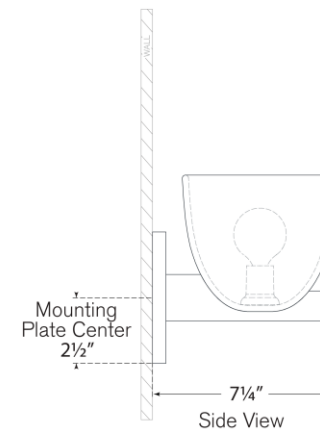

TEAR SHEET

Carola Single Sconce

Item # ARN 2490PN-FG

Designer: AERIN

Height: 7.25"

Width: 6"

Extension: 7"

Backplate: 5" Round

Finishes: HAB, PN

Glass Options: FG, WSG

Socket: E12 Candelabra

Wattage: 5.5 LED G16.5

Weight: 6 Pounds

Top View

Side View

Front View