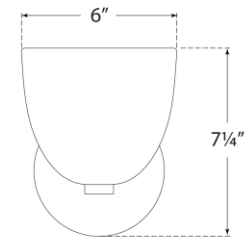

TEAR SHEET

Carola Single Sconce

Item # ARN 2490PN-FG

Designer: AERIN

Height: 7.25"

Width: 6"

Extension: 7"

Backplate: 5" Round

Finishes: HAB, PN

Glass Options: FG, WSG

Socket: E12 Candelabra

Wattage: 5.5 LED G16.5

Weight: 6 Pounds

Top View

Side View

Front View