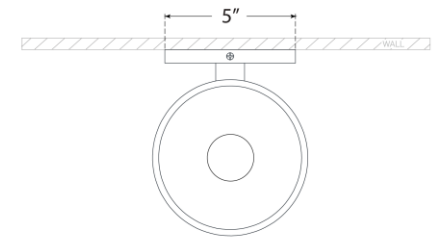

TEAR SHEET

Carola Single Sconce

Item # ARN 2490PN-FG

Designer: AERIN

Height: 7.25"

Width: 6"

Extension: 7"

Backplate: 5" Round

Finishes: HAB, PN

Glass Options: FG, WSG

Socket: E12 Candelabra

Wattage: 5.5 LED G16.5

Weight: 6 Pounds

Top View

Side View

Front View