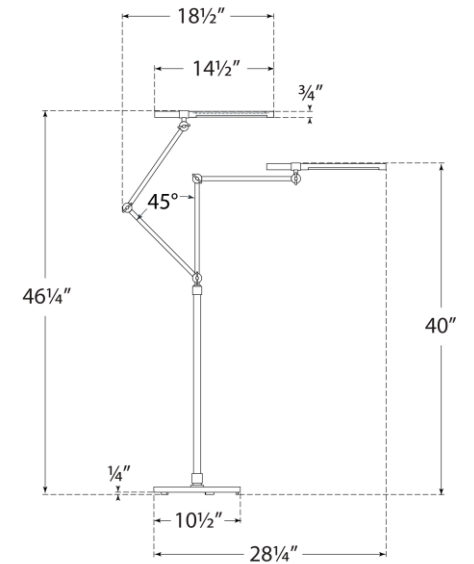

TEAR SHEET

Heron Medium Adjustable Floor Lamp

Item # IKF 1506PN/BLK

Designer: Ian K. Fowler

Height: 40" - 46.25"

Width: 10.5"

Extension: 18.5" - 28.25"

Base: 10.5" Round

Finishes: HAB/BLK, PN/BLK

Lightsource: Dedicated LED w/ Dimmer

Wattage: 10w (800lm)

Weight: 17 Pounds

Side View

Top View

Side View