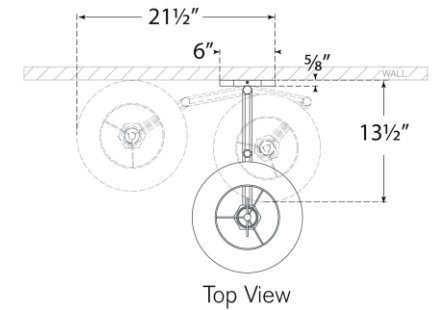

TEAR SHEET

Olivier Swing Arm Wall Light

Item # PCD 2005PN-L

Designer: Paloma Contreras

Height: 14"

Width: 12"

Extension: 13" - 20.75"

Backplate: 5.25" x 6" Hexagon

Finishes: BZ, HAB, PN

Shade Treatments: L

Shade Details: 7" x 12" x 9"

Socket: E26 Dimmer

Wattage: 15 LED A19

Weight: 7 Pounds

Note: Cord Cover Included

Top View

Side View

Front View