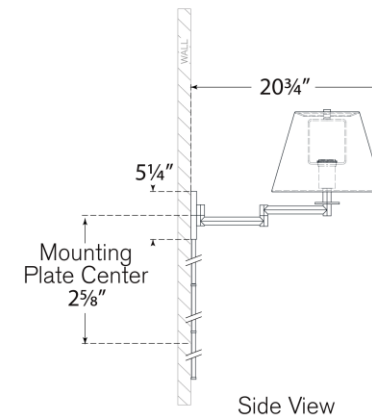

TEAR SHEET

Olivier Swing Arm Wall Light

Item # PCD 2005PN-L

Designer: Paloma Contreras

Height: 14"

Width: 12"

Extension: 13" - 20.75"

Backplate: 5.25" x 6" Hexagon

Finishes: BZ, HAB, PN

Shade Treatments: L

Shade Details: 7" x 12" x 9"

Socket: E26 Dimmer

Wattage: 15 LED A19

Weight: 7 Pounds

Note: Cord Cover Included

Top View

Side View

Front View