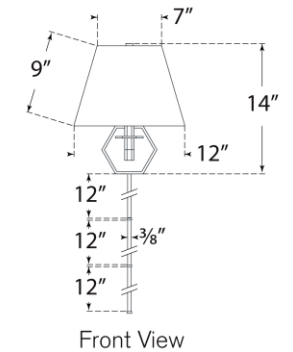

TEAR SHEET

Olivier Swing Arm Wall Light

Item # PCD 2005PN-L

Designer: Paloma Contreras

Height: 14"

Width: 12"

Extension: 13" - 20.75"

Backplate: 5.25" x 6" Hexagon

Finishes: BZ, HAB, PN

Shade Treatments: L

Shade Details: 7" x 12" x 9"

Socket: E26 Dimmer

Wattage: 15 LED A19

Weight: 7 Pounds

Note: Cord Cover Included

Top View

Side View

Front View