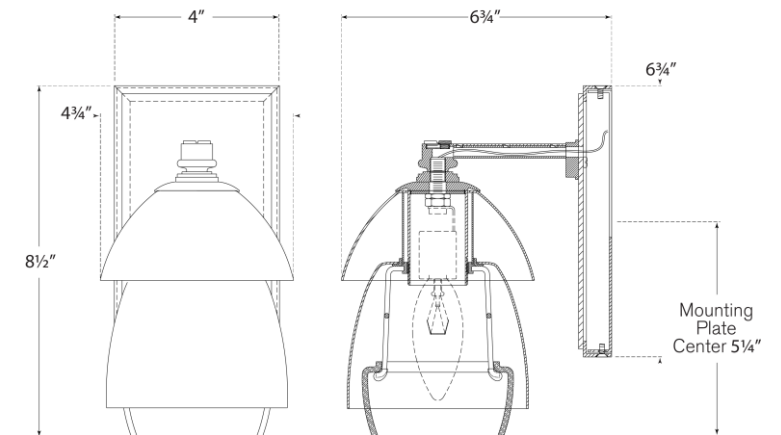

TEAR SHEET

Whitman Small Sconce

Item # TOB 2111BZ/HAB-WG

Designer: Thomas O'Brien

Height: 8.5"

Width: 4.75"

Extension: 6.75"

Backplate: 4" x 6.75" Rectangle

Finishes: BZ/HAB, HAB, PN

Shade Treatments: BZ, HAB, WG

Socket: E12 Candelabra

Wattage: 60 B11

Weight: 4 Pounds

TOB2111