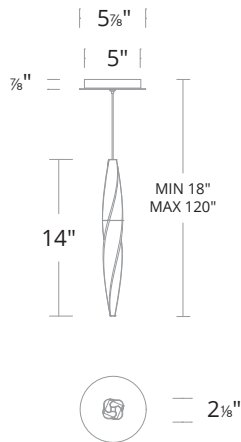

LINE DRAWING

FEATURES

- Built-in color temperature adjustability switch from 3000K/3500K/4000K at time of installation
- Thin powered aircraft cables provide an ultra clean look for adjustable suspension height
- Thin canopy conceals a proprietary 120V/277V driver
- Spin-on round canopy with minimal hardware
- Can be mounted on a sloped ceiling

SPECIFICATIONS

CRI	90
Dimming	ELV, TRIAC
Standards	ETL/cETL, Damp, Title 24

REPLACEMENT PARTS

- RPL-GLA-13214 - Crystal

Model	Size	LED Color Temp	Finish	Voltage	Wattage	Weight	LED Lumens	Delivered Lumens
BPD13214	1 light (14")	3000K/3500K/4000K	AB Aged Brass BK Black PN Polished Nickel	120/277V	9W	1 lb	630	398

Example: BPD13214-PN