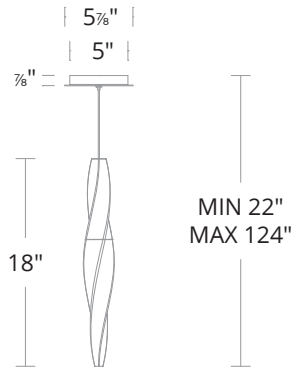

KINDJAL

BPD13218

Project:

Location:

Fixture Type:

Catalog Number:

AVAILABLE FINISHES

AB: Aged Brass

LINE DRAWING

FEATURES

- Built-in color temperature adjustability switch from 3000K/3500K/4000K at time of installation
- Thin powered aircraft cables provide an ultra clean look for adjustable suspension height
- Thin canopy conceals a proprietary 120V/277V driver
- Spin-on round canopy with minimal hardware
- Can be mounted on a sloped ceiling

SPECIFICATIONS

| | |
|-----------|--------------------------|
| CRI | 90 |
| Dimming | ELV, TRIAC |
| Standards | ETL/cETL, Damp, Title 24 |

REPLACEMENT PARTS

- RPL-GLA-13218-02 - Crystal

| Model | Size | LED Color Temp | Finish | Voltage | Wattage | Weight | LED Lumens | Delivered Lumens |
|----------|---------------|-------------------|--|----------|---------|--------|------------|------------------|
| BPD13218 | 1 light (18") | 3000K/3500K/4000K | AB Aged Brass BK Black PN Polished Nickel | 120/277V | 9W | 2 lb | 630 | 440 |