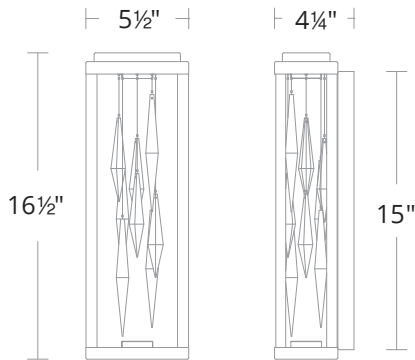

MIRAGE

BWS16216

Project: _____

Location: _____

Fixture Type: _____

Catalog Number: _____

AVAILABLE FINISHES

BK: Black

DESCRIPTION

Awe-inspiring pieces of micro crystals render a fascinating abstract scone that mesmerizes and enchants. This geometric LED scone offers built-in adjustability for 3000K, 3500K or 4000K color temperature illumination.

FEATURES

- Inner mirror grade backing plate
- Built-in color temperature adjustability switch from 3000K/3500K/4000K at time of installation
- Thin canopy conceals a proprietary universal 120V-220V-277V driver.

LINE DRAWING

SPECIFICATIONS

CRI	90
Dimming	ELV, 0-10V, TRIAC
Standards	ETL/cETL, Damp, Title 24

REPLACEMENT PARTS

- RPL-GLA-16216-01 - Crystal (Long)
- RPL-GLA-16216-02 - Crystal (Short)

Model	Size	LED Color Temp	Finish	Voltage	Wattage	Weight	LED Lumens	Delivered Lumens
BWS16216	17"	3000K/3500K/4000K	BK Black	120-277V	12W	7 lb	562	171