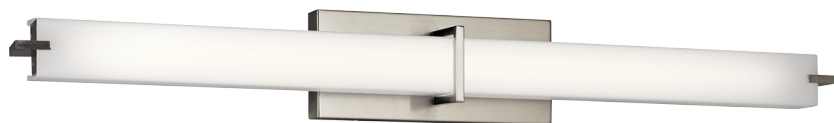

LED 36in Linear Bath Light NI

11147NILED (Brushed Nickel)

Project Name: _____

Location: _____

Type: _____

Qty: _____

Comments: _____

Dimensions

Height	4.75"
Width	37.50"

Ordering Information

Product ID	11147NILED
Finish	Brushed Nickel

Dimensions

Extension	4.25"
Height from center of Wall opening	2.25"
Base Backplate	11.00 X 4.75
Weight	1.00 LBS

Photometrics

Kelvin Temperature	3000 K
Color Rendering Index	90

Specifications

Material	Plastic
Diffuser Description	White Acrylic

Electrical

Dimmable	Yes
Voltage	120-277 V
Operating Voltage Range	120-277

Qualifications