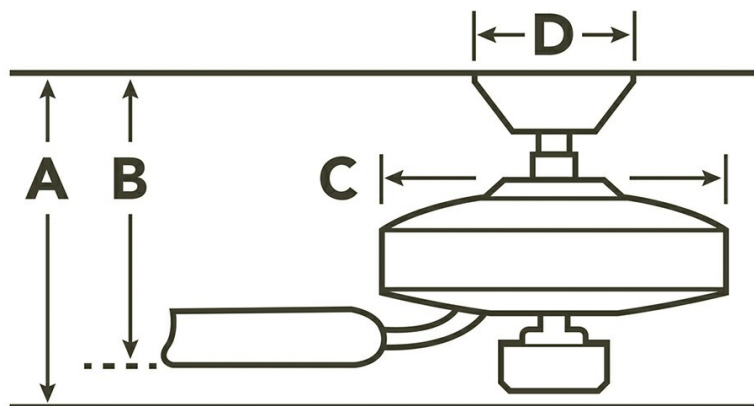

Dimensions

Downrod	A	B	C	D
1.00 OD X 4.50	14.15	9.75	10.50	6.30

Primary Control System
Pull Chain - In project applications using multiple ceiling fans, alternative remote controls may be required. Please contact Kichler Advanced Product Solutions at 844-542-4537 to confirm your project requirements.

Remote Included	No
Wall Control Included	No
Low Ceiling Adaptable	No
Lead Wire Length	78.00"
Motor Size	153MM X 12MM
Motor Type	AC

Downlight

Downlight Included	Yes
Light Source	LED