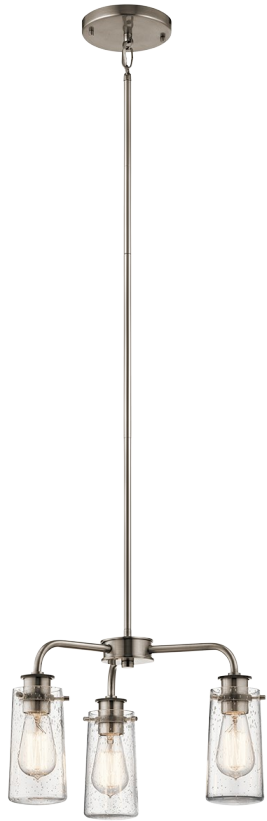

**Braelyn Collection**  
**Braelyn Chandelier/Semi Flush 3 Light CLP**  
 43057CLP (Classic Pewter)

Project Name: \_\_\_\_\_  
 Location: \_\_\_\_\_  
 Type: \_\_\_\_\_  
 Qty: \_\_\_\_\_  
 Comments: \_\_\_\_\_

**Ordering Information**

Product ID	43057CLP
Finish	Classic Pewter
Available Finishes	CLP, OZ
Collection	Braelyn Collection

**Dimensions**

Base Backplate	6.00 DIA
Chain/Stem Length	36.00"
Weight	6.50 LBS

**Specifications**

Material	Steel
Diffuser Description	Clear Seeded

**Electrical**

Voltage	120 V
Lead Wire Length	74.00"

**Qualifications**

Safety Rated	Dry
Warranty	<a href="http://www.kichler.com/warranty">www.kichler.com/warranty</a>

**Dimensions**

Height	11.25"
Overall Height	50.00"
Length	0"
Width	18.00"

**Primary Lamping**

Light Source	Incandescent
Lamp Included	Not Included
# of Bulbs/LED Modules	3
Max or Nominal Watt	60W
Socket Wire	150
Socket Type	Medium
Lamp Type	A19
Bulb Product ID	4071CLR