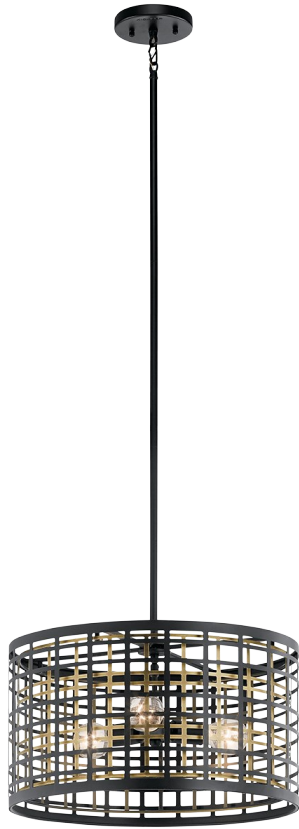

**Aldergate Collection**  
**Aldergate 3 Light Pendant/Semi Flush BK**  
 44075BK (Black (Painted))

Project Name: \_\_\_\_\_  
 Location: \_\_\_\_\_  
 Type: \_\_\_\_\_  
 Qty: \_\_\_\_\_  
 Comments: \_\_\_\_\_

**Ordering Information**

Product ID	44075BK
Finish	Black (Painted)
Collection	Aldergate Collection

**Dimensions**

Base Backplate	5.00 DIA
Chain/Stem Length	36.00"
Weight	9.10 LBS

**Specifications**

Material	Steel
----------	-------

**Electrical**

Voltage	120 V
Lead Wire Length	70.00"

**Qualifications**

Safety Rated	Dry
Warranty	<a href="http://www.kichler.com/warranty">www.kichler.com/warranty</a>

**Primary Lamping**

Light Source	Incandescent
Lamp Included	Not Included
# of Bulbs/LED Modules	3
Socket Wire	150
Socket Type	Medium
Lamp Type	A19

**Dimensions**

Height	11.50"
Overall Height	49.00"
Width	18.00"

**Alternate Lamps**

Lamp Included	Bulb Listing	Light Source	Max Wattage/Range	Bulb Product ID	Dimming
No	Alternate	INCA	60W	4071CLR	