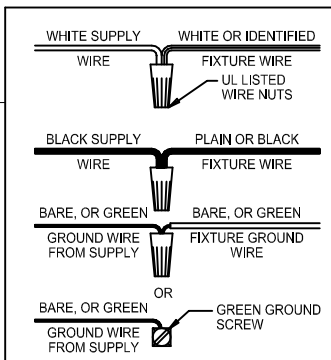

Assembly & Installation Instructions

CAUTION: Read instructions carefully and turn electricity off at main circuit breaker panel before beginning installation.

7112 & 7136

*****

Use of this lighting fixture with dimmers, timing controls, energy saving devices, special security switching, and other devices could create a safety hazard. Obtain professional advice before using this lighting fixture with other devices.

WARNING - If any Special Control Devices are used with this Fixture, Follow the Instructions Carefully to assure full compliance with N.E.C. requirements. If there are any questions, contact a Qualified Electrical Contractor.

CAUTION - All glass is fragile, use care when handling Glass component(s) and or Lamp(s).

WARNING - This product contains chemicals known to the State of California to cause cancer, birth defects and /or other reproductive harm. Thoroughly wash hands after installing, handling, cleaning, or otherwise touching this product.

*****

ASSEMBLY STEPS:
PASOS PARA ENSAMBLAR:
MODE D'ASSEMBLAGE:

B, C, G & M
(NOT FURNISHED)
(NO INCLUIDA)
(NON FOURNIE)

1. D, E → A
2. B, A → C
3. F → G
4. L, K → D
5. M → N
6. J → H