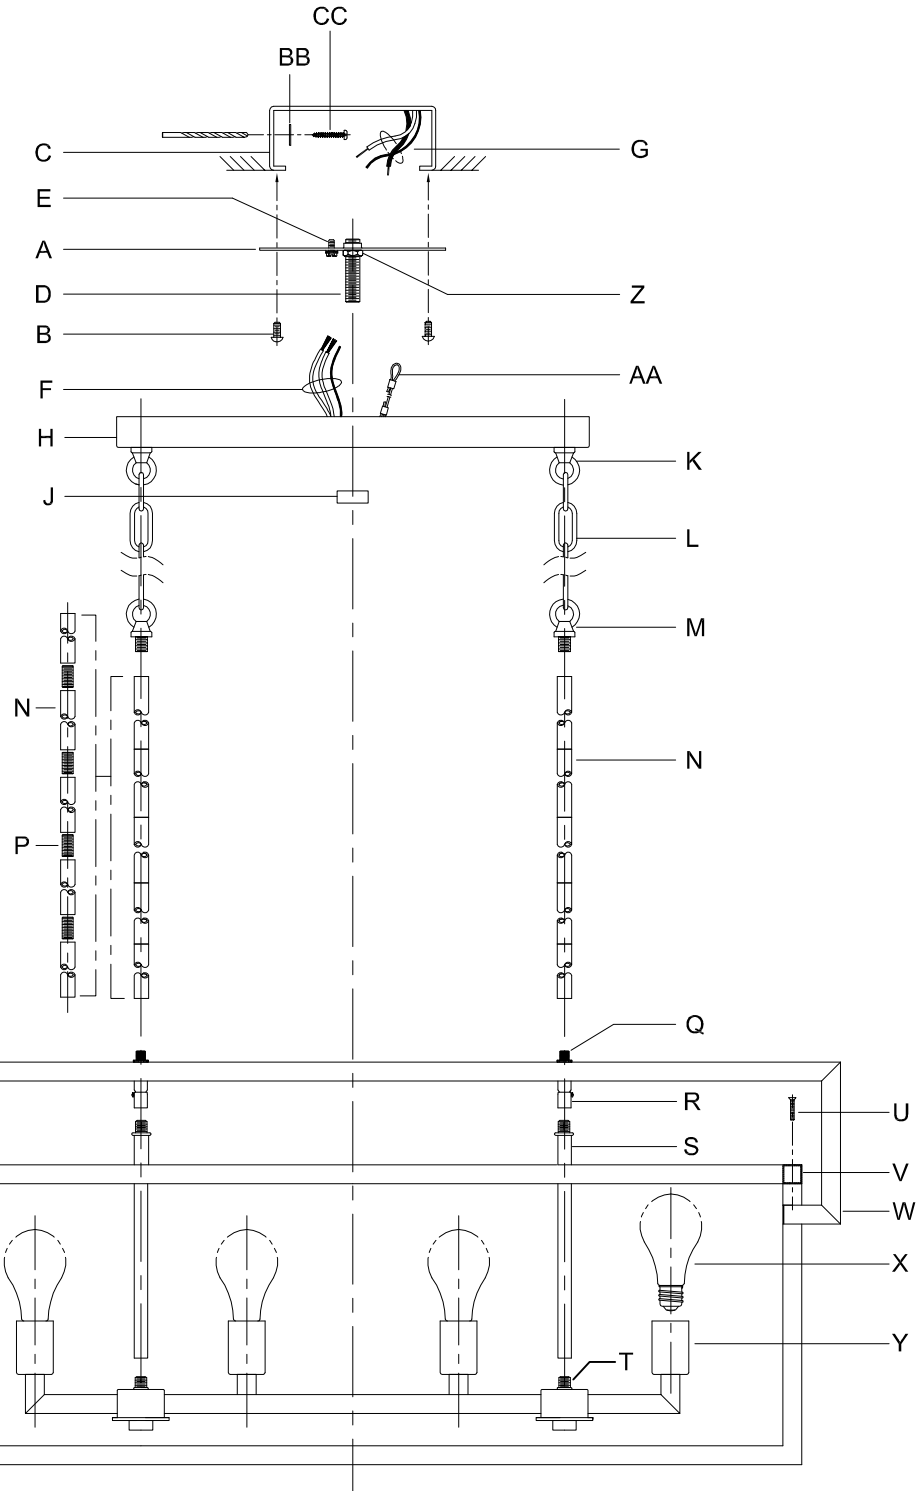

CAUTION: Read instructions carefully and turn electricity off at main circuit breaker panel before beginning installation.

400086

WARNING - If any Special Control Devices are used with this Fixture, Follow the Instructions Carefully to assure full compliance with N.E.C. requirements. If there are any questions, contact a Qualified Electrical Contractor.

CAUTION - All glass is fragile, use care when handling Glass component(s) and or Lamp(s).

ASSEMBLY STEPS:

PASOS PARA ENSAMBLAR:

MODE D'ASSEMBLAGE:

1. #29 (Ø.136) (3.5mm) → C
2. CC, BB, AA → C
3. D, E → A
4. Z → D
5. B, A → C
6. S → T, R
7. U, V → W
8. F → N, P, M
9. N → Q
10. M → N
11. L → M, K
12. F → L, K, H
13. F → G
14. H, J → D
15. X → Y

Attach (N), (P) to achieve overall desired length.
 Joignez (N), (P) pour obtenir la longueur voulue.
 Una (N), (P) para lograr la longitud deseada.

**B, C, G & X
 (NOT FURNISHED)
 (NO INCLUIDA)
 (NON FOURNIE)**