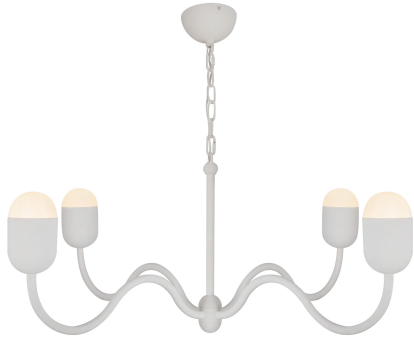

Effie 39-in Chandelier

Model	Bulbs (not included)	Wattage (or equivalent)
CH558439 CH558439AWOP CH558439BGOP CH558439MBOP	4 x E12	40W

Add a touch of timeless elegance with a playful twist to your home decor. The Effie lighting collection is perfect for you! With its organically curved arms and rounded bulb effect, Effie brings a fresh take on the classic candelabra chandelier. Its fun, wavy silhouette adds a touch of whimsy to any space, making it both elegant and playful.

SPECIFICATION DETAILS

Fixture Dimensions	D39" x H14-3/4"
Canopy Dimensions	D4-3/4" x H2-3/8"
Minimum Hang Height	20"
Location	Dry
Glass Details	Opal Glass
Illumination Direction	Up
Light Source/Life	Socket
Material	Aluminum, Steel, Glass
Sloped Ceiling Adaptable	Yes
Wire Length	84"
Wire Style	Clear Wire (AWOP) Clear Wire (BGOP) Black Wire (MBOP)
Compliance	UL Certified: Yes

FINISHES

Antique
White/Opal Glass
(AWOP)

Brushed
Gold/Opal Glass
(BGOP)

Matte Black/Opal
Glass
(MBOP)

* For custom options, contact customer service.
 * For warranty information, please visit www.kuzcolighting.com/warranty