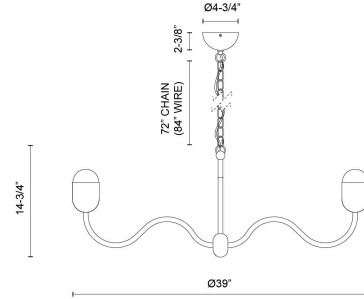

Effie 39-in Chandelier

Model	Bulbs (not included)	Wattage (or equivalent)
CH558439 CH558439AWOP CH558439BGOP CH558439MBOP	4 x E12	40W

Add a touch of timeless elegance with a playful twist to your home decor. The Effie lighting collection is perfect for you! With its organically curved arms and rounded bulb effect, Effie brings a fresh take on the classic candelabra chandelier. Its fun, wavy silhouette adds a touch of whimsy to any space, making it both elegant and playful.

SPECIFICATION DETAILS

Fixture Dimensions	D39" x H14-3/4"
Canopy Dimensions	D4-3/4" x H2-3/8"
Minimum Hang Height	20"
Location	Dry
Glass Details	Opal Glass
Illumination Direction	Up
Light Source/Life	Socket
Material	Aluminum, Steel, Glass
Sloped Ceiling Adaptable	Yes
Wire Length	84"
Wire Style	Clear Wire (AWOP) Clear Wire (BGOP) Black Wire (MBOP)
Compliance	UL Certified: Yes